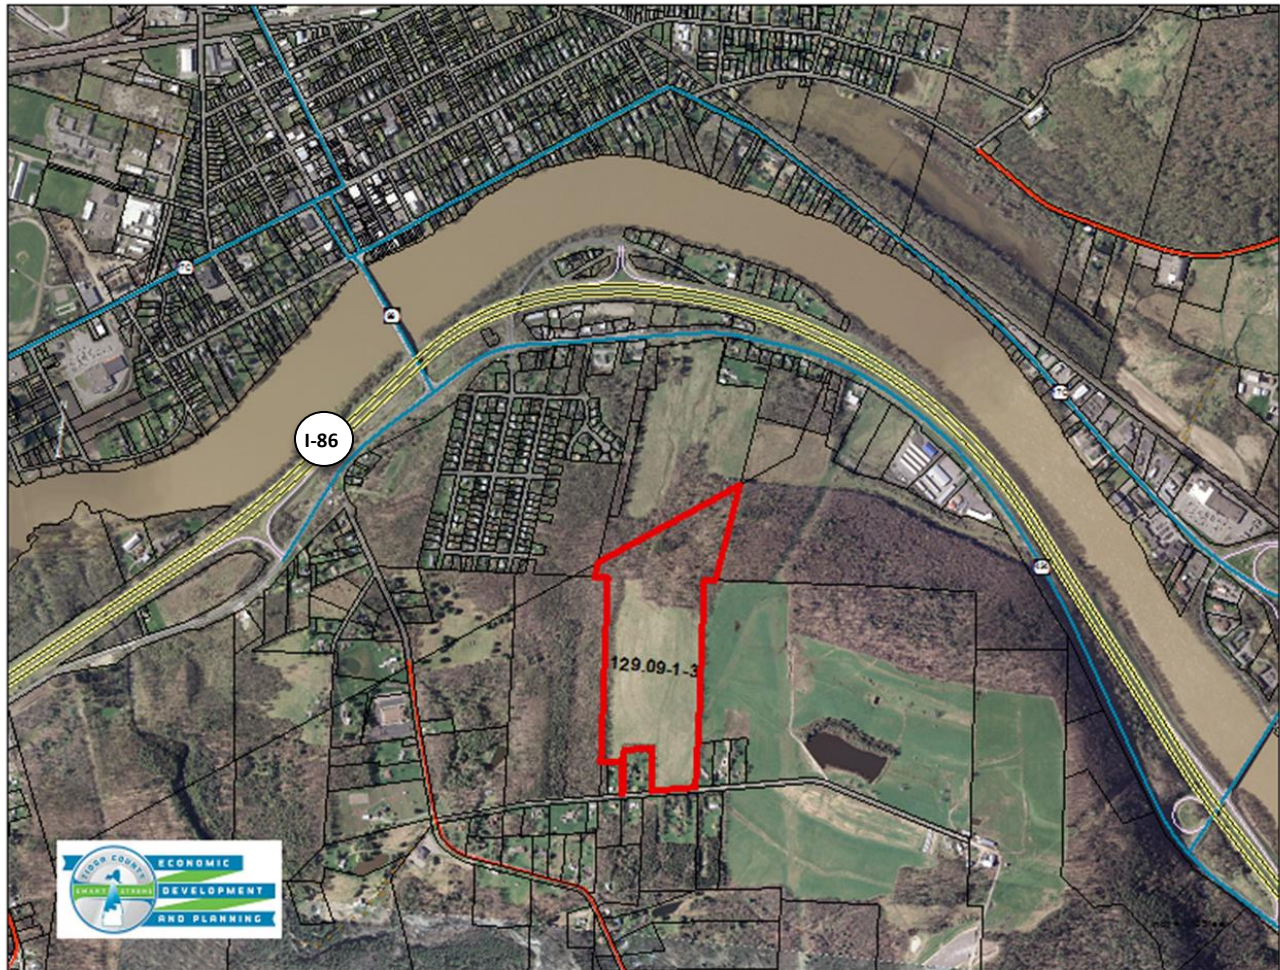

Available Site

Town of Owego NY

48.13 Acres

Community Need

- Aging Population: 31.3% of all residents in Tioga County are 55+
- Lack of Elderly Care Facilities

Property Highlights

- Close proximity to the Historic Owego Marketplace
- Beautiful Scenic Views, Out of the Floodplain
- Easy Access to Interstate 86

LeeAnn Tinney, Director
Tioga County Economic Development and Planning
(607) 687 8254
tinneyl@co.tioga.ny.us

Roadside View of the Site:

Mountainside View from the Site:

LeeAnn Tinney, Director
Tioga County Economic Development and Planning
(607) 687 8254
tinneyl@co.tioga.ny.us